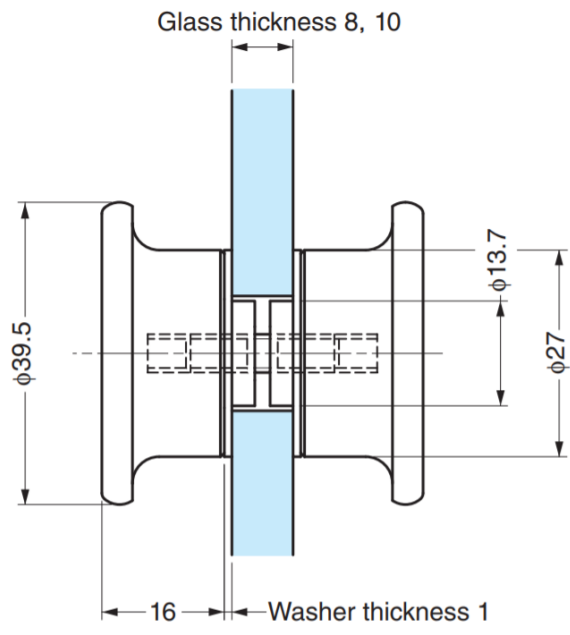

GGT-40CR Two Sides Glass Door Knob

Features

- Two sides glass door knob for glass thickness 8 mm or 10 mm

Parts Included

- PVC washers
- Screw M5 (SUS)

Material

- Brass, chrome finish

Part No.	Glass Thickness
GGT-40CR	8, 10