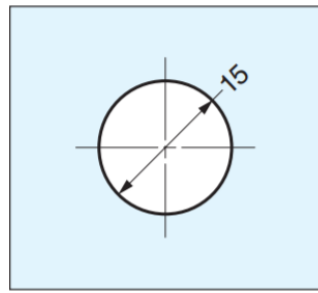

GGT-40CR Two Sides Glass Door Knob

Features

- Two sides glass door knob for glass thickness 8 mm or 10 mm

Parts Included

- PVC washers
- Screw M5 (SUS)

Material

- Brass, chrome finish

Part No.	Glass Thickness
GGT-40CR	8, 10