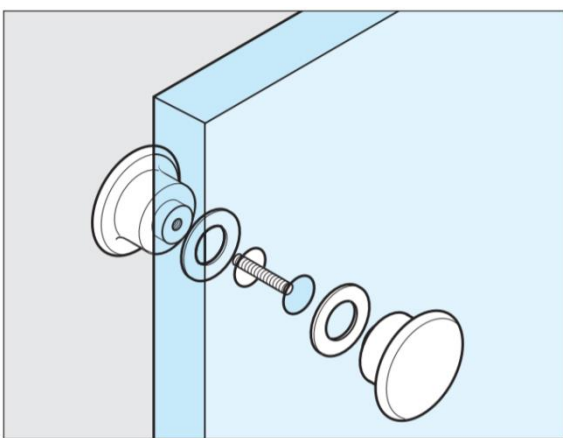

GGT-40CR Two Sides Glass Door Knob

Features

- Two sides glass door knob for glass thickness 8 mm or 10 mm

Parts Included

- PVC washers
- Screw M5 (SUS)

Material

- Brass, chrome finish

Part No.	Glass Thickness
GGT-40CR	8, 10